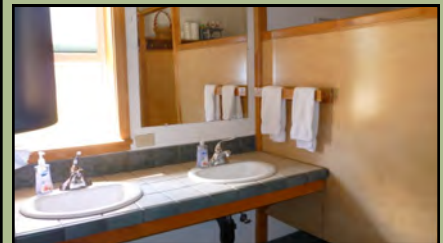

Dining on the Patio

Viking Beverage Bar

WHAT WE HAVE TO OFFER

- 75 acres—Lush forest setting
- 2 Conference Rooms with pianos
- Spectacular Outdoor dining
- Kitchen with commercial appliances
- Sleeping House & 3 Chalet cabins
- Viking Beverage Bar
- BBQ Grill Station
- Covered Campfire Amphitheater
- Game Room & Children's Play Yard
- Badminton, horseshoes & volleyball
- Hiking trails & sports field
- RV hook-ups and tent spaces

1 HOUR FROM PORTLAND

Office Phone: 360 247 6660

www.andersonlodge.com

lodge@andersonlodge.com

ACCOMMODATIONS

Hilltop House Bathroom

Chalet Style Cabins

The Swedish Style Beds in the Sleeping House